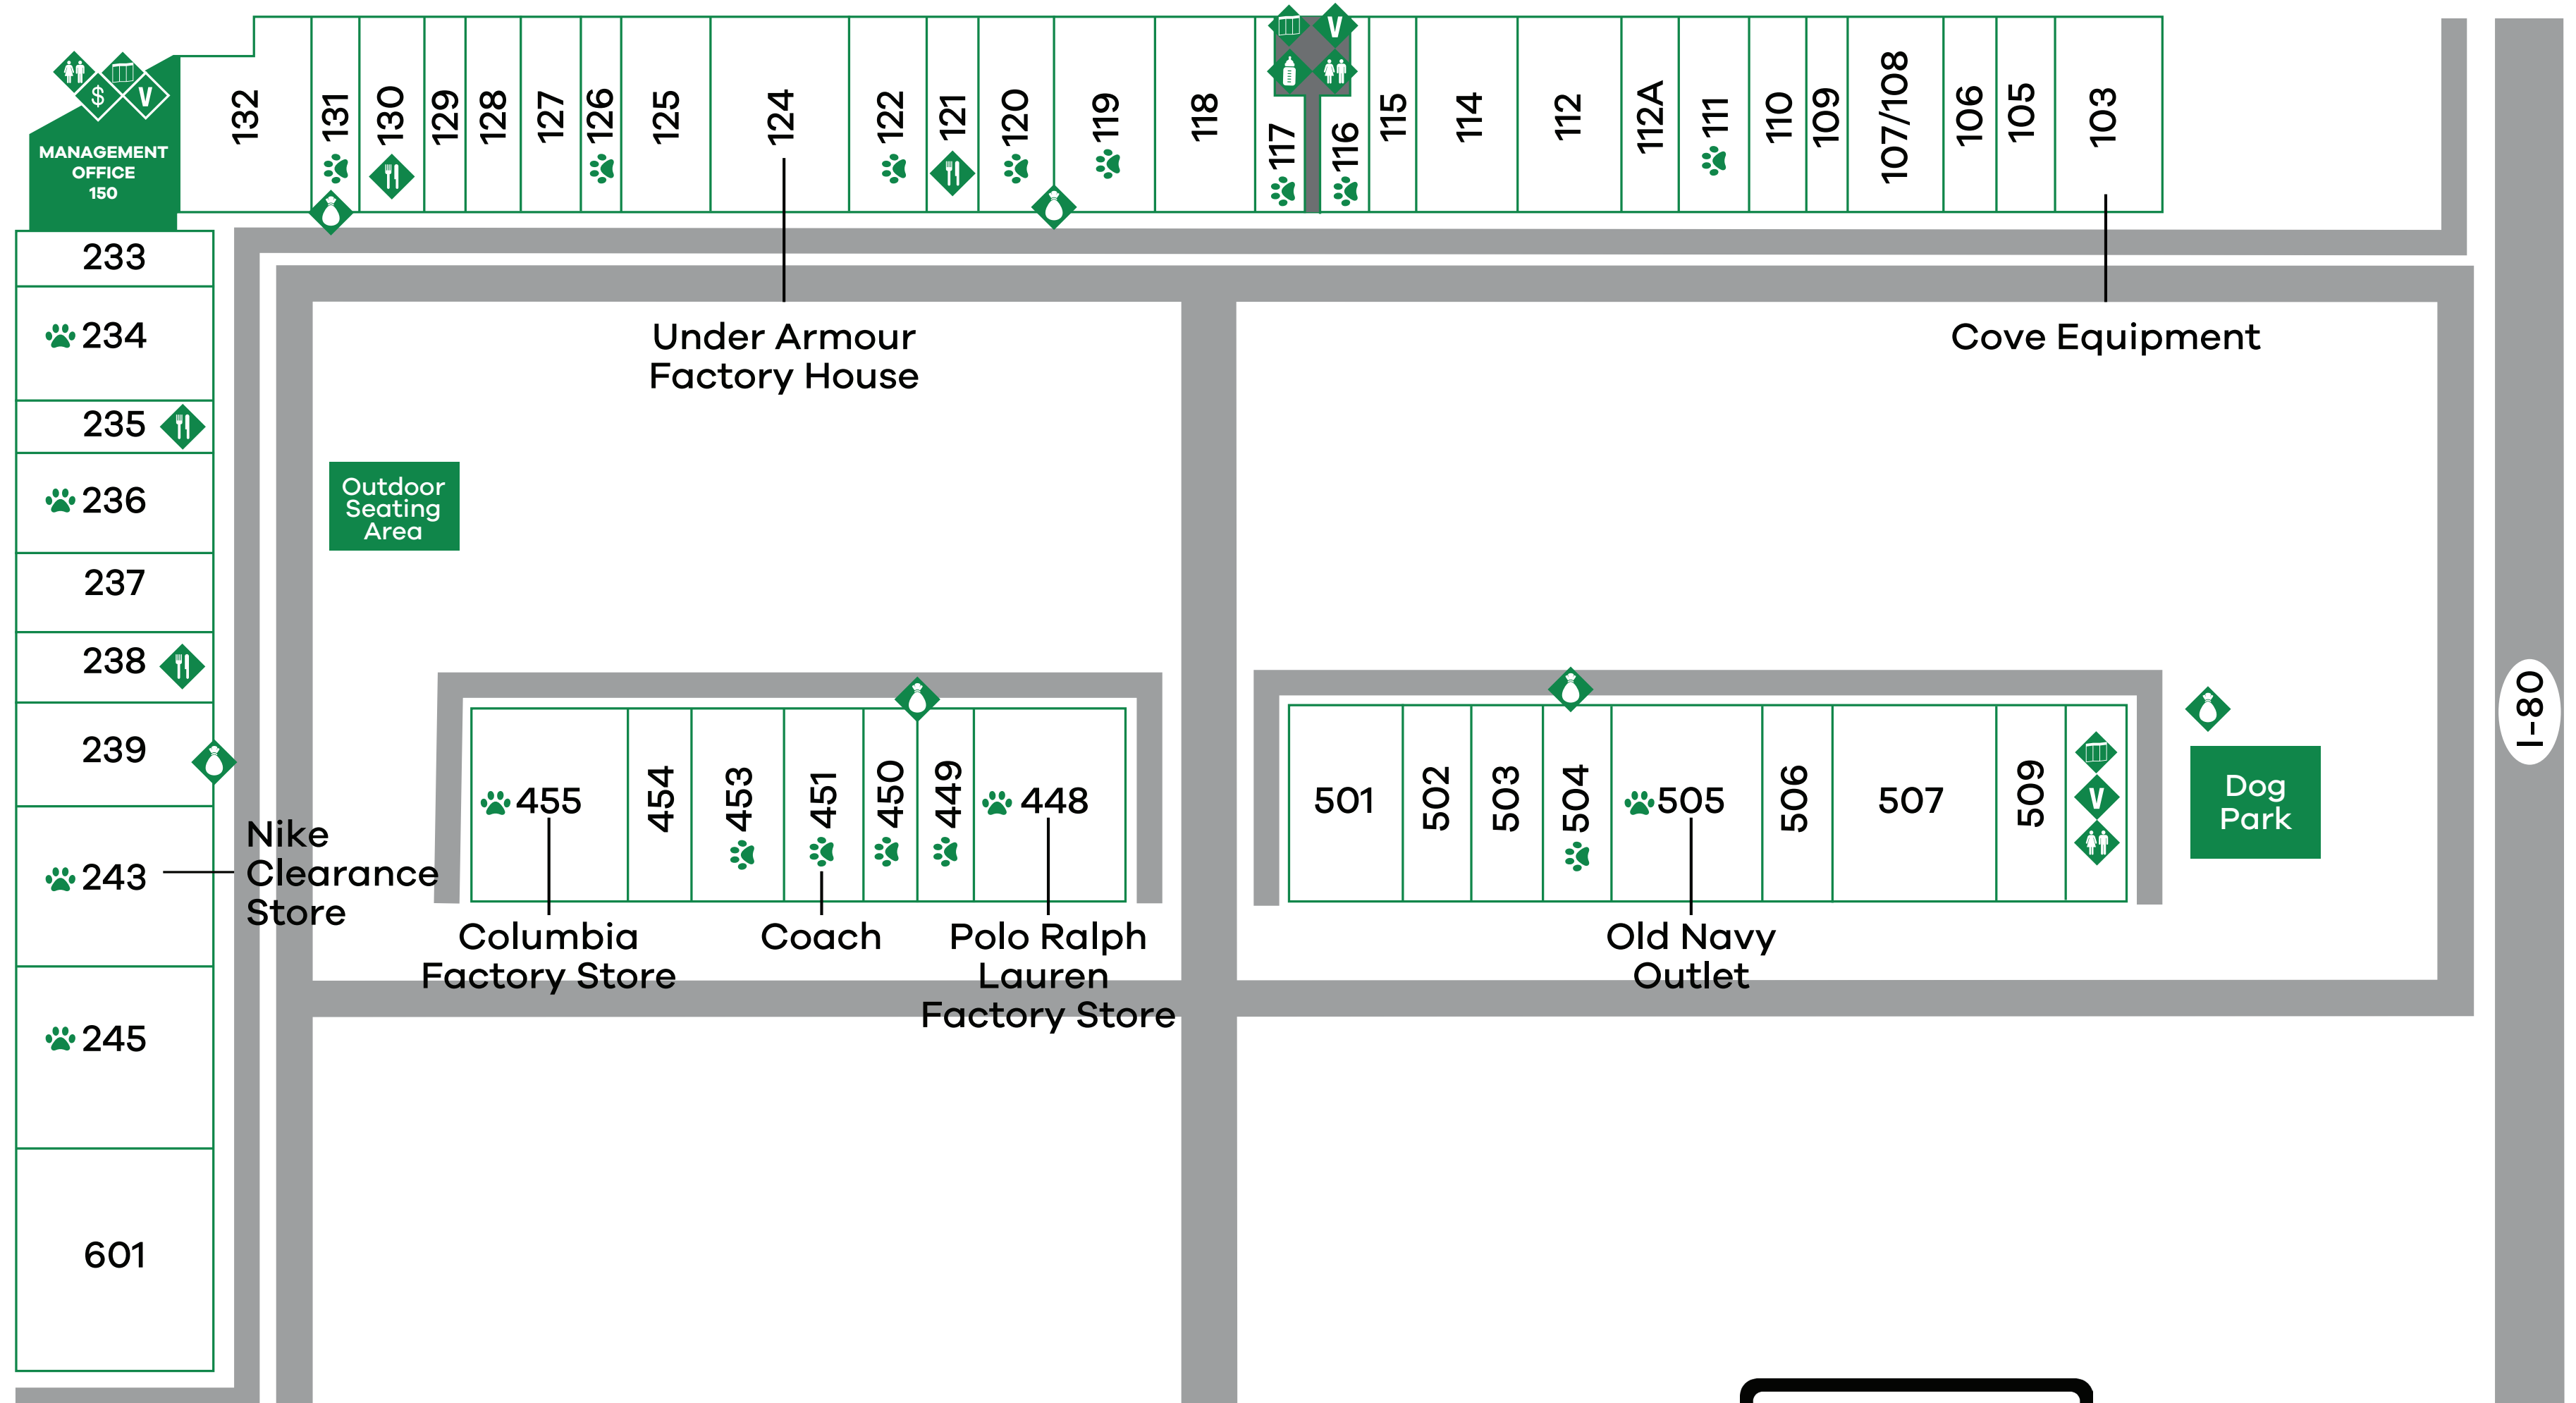

APPAREL

- 234 American Eagle Outfitters
- 451 Coach
- 455 Columbia Factory Store
- 236 Eddie Bauer Outlet
- 450 El Pearl **LOCAL**
- 239 Express Factory Store
- 245 Gap Factory Store
- 111 Hanesbrands
- 601 Lee | Wrangler Clearance
- 237 Maurices
- 243 Nike Clearance Store
- 505 Old Navy Outlet
- 448 Polo Ralph Lauren Factory Store
- 117 Rebel Rose Boutique **LOCAL**
- 126 sunny grae **LOCAL**
- 124 Under Armour Factory House

CHILDREN'S WEAR

- 504 Carter's
- 455 Columbia Factory Store
- 245 Gap Factory Store
- 601 Lee | Wrangler Clearance
- 243 Nike Clearance Store
- 505 Old Navy Outlet
- 448 Polo Ralph Lauren Factory Store
- 124 Under Armour Factory House

- ATM
- FOOD
- PET FRIENDLY
- COUPON BOOKS
Available along all sidewalks
- VENDING MACHINE
- PET WASTE STATIONS
- MOTHERS ROOM
- RESTROOMS

SCAN ME

TAKE THIS DIRECTORY WITH YOU

FOOD

- 238 Bryant's Chill & Grill **LOCAL**
- 121 Pino's Sicilian Pizzeria **LOCAL**
- 130A Rocky Mountain Chocolate Factory
- 235 Subway

FOOTWEAR

- 451 Coach
- 455 Columbia Factory Store
- 509 Famous Footwear Outlet
- 237 Maurices
- 243 Nike Clearance Store
- 119 Skechers
- 124 Under Armour Factory Store

HOUSEWARES

- 118 A & G Home **LOCAL**
- 453 Back Roads Antiques **LOCAL**
- 130B Kitchen, Gifts & More **LOCAL**